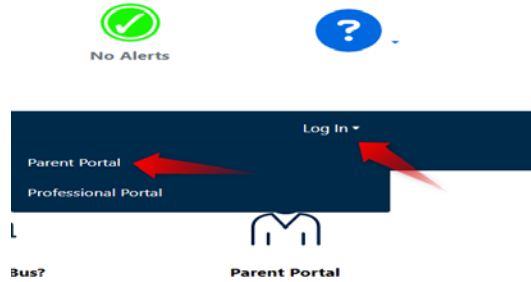

# Welcome to Bus Planner Web Parent Portal

- Go to <https://sjcsd.mybusplanner.com> click on log in and then select parent portal.

- Click create account. Using the email address that you use for your children and fill in all the questions

- In this section you can see your child's bus information